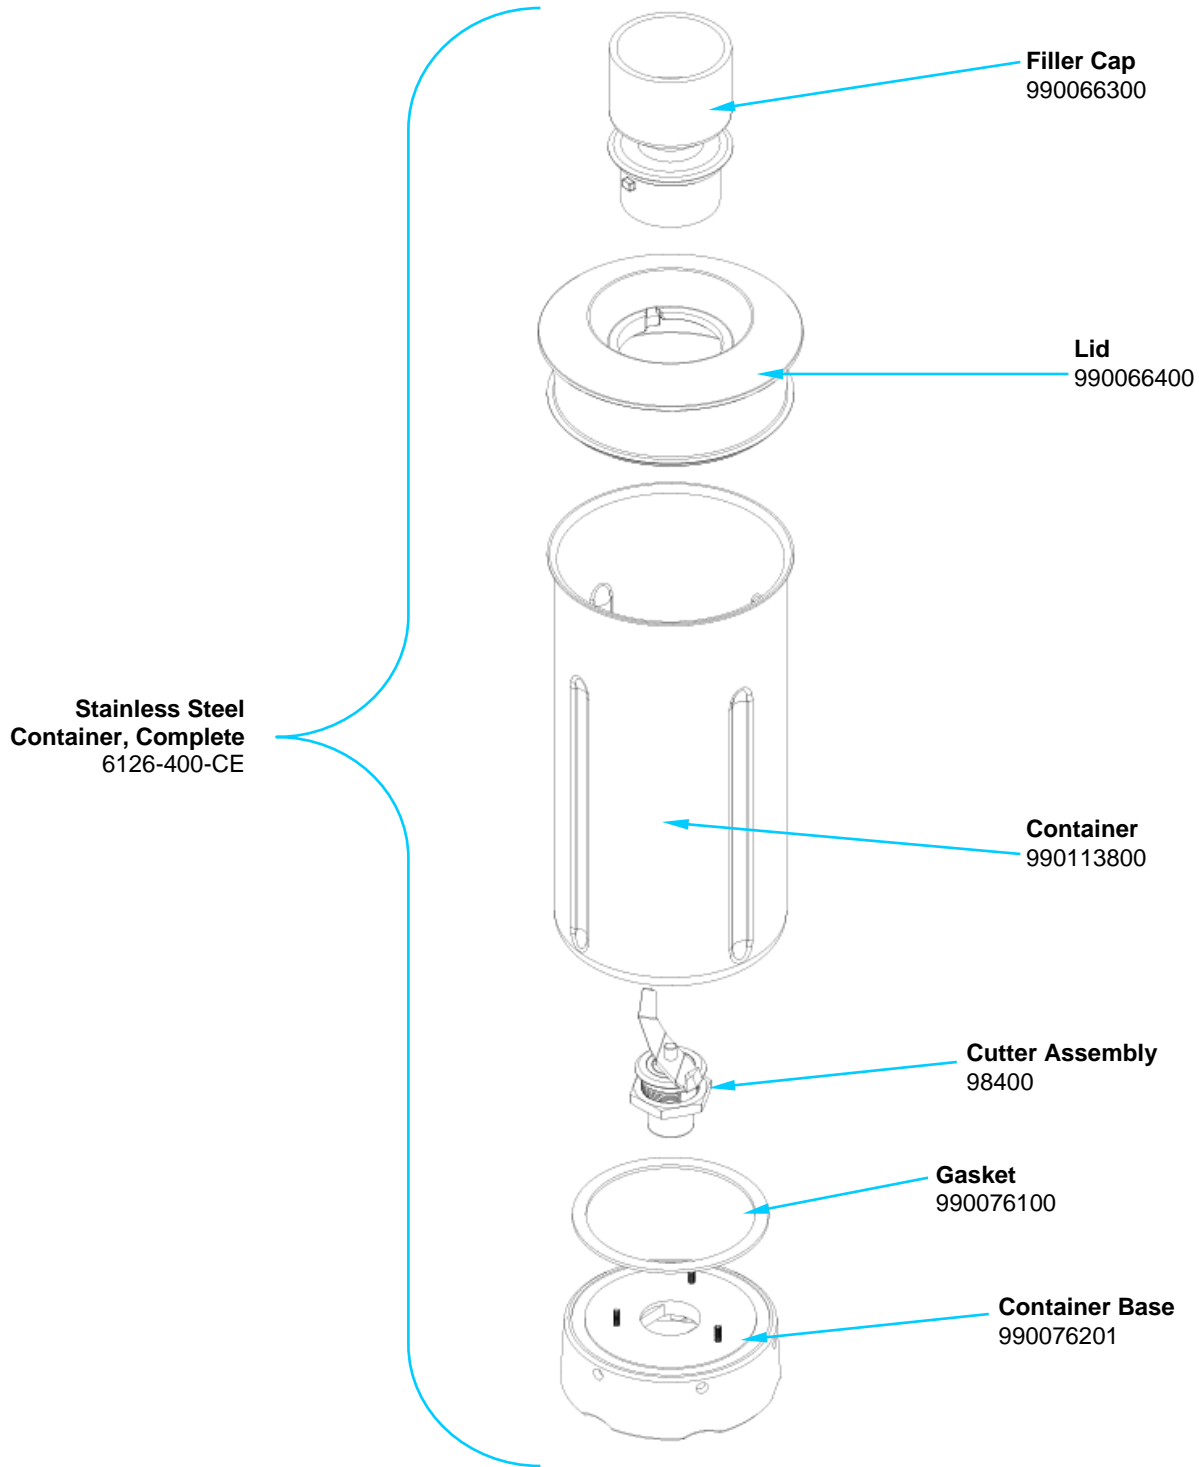

Replacement Parts & Accessories Diagram Model HBF500S-CE

PROPRIETARY RIGHTS NOTICE This document and all information contained within it is the property of Hamilton Beach Brands, Inc. (HBB). It is confidential and proprietary and has been provided to you for a limited purpose. It must be returned or destroyed upon request. Disclosure, reproduction or use of this document and any information contained within it, in full or in part, for any purpose is forbidden without the prior written consent of HBB. No photographs may be taken of any article fabricated or assembled from this document without the prior written consent of HBB.

 Hamilton Beach 4421 Waterfront Drive Glen Allen, VA 23060	Revision Description:	Update Speed Control Assembly				
	Request Number:	DOC6293	Revision Date:	02/12/2016	Approved by:	DOC6293
	Issue Code(s):		Page:	1 of 3	Document #:	540020000
					Rev:	C

 <p>Hamilton Beach 4421 Waterfront Drive Glen Allen, VA 23060</p>	Revision Description: Update Speed Control Assembly		Request Number: DOC6293		Revision Date: 02/12/2016		Approved by: DOC6293	
	Issue Code(s):		Page: 2 of 3		Document #: 540020000		Rev: C	