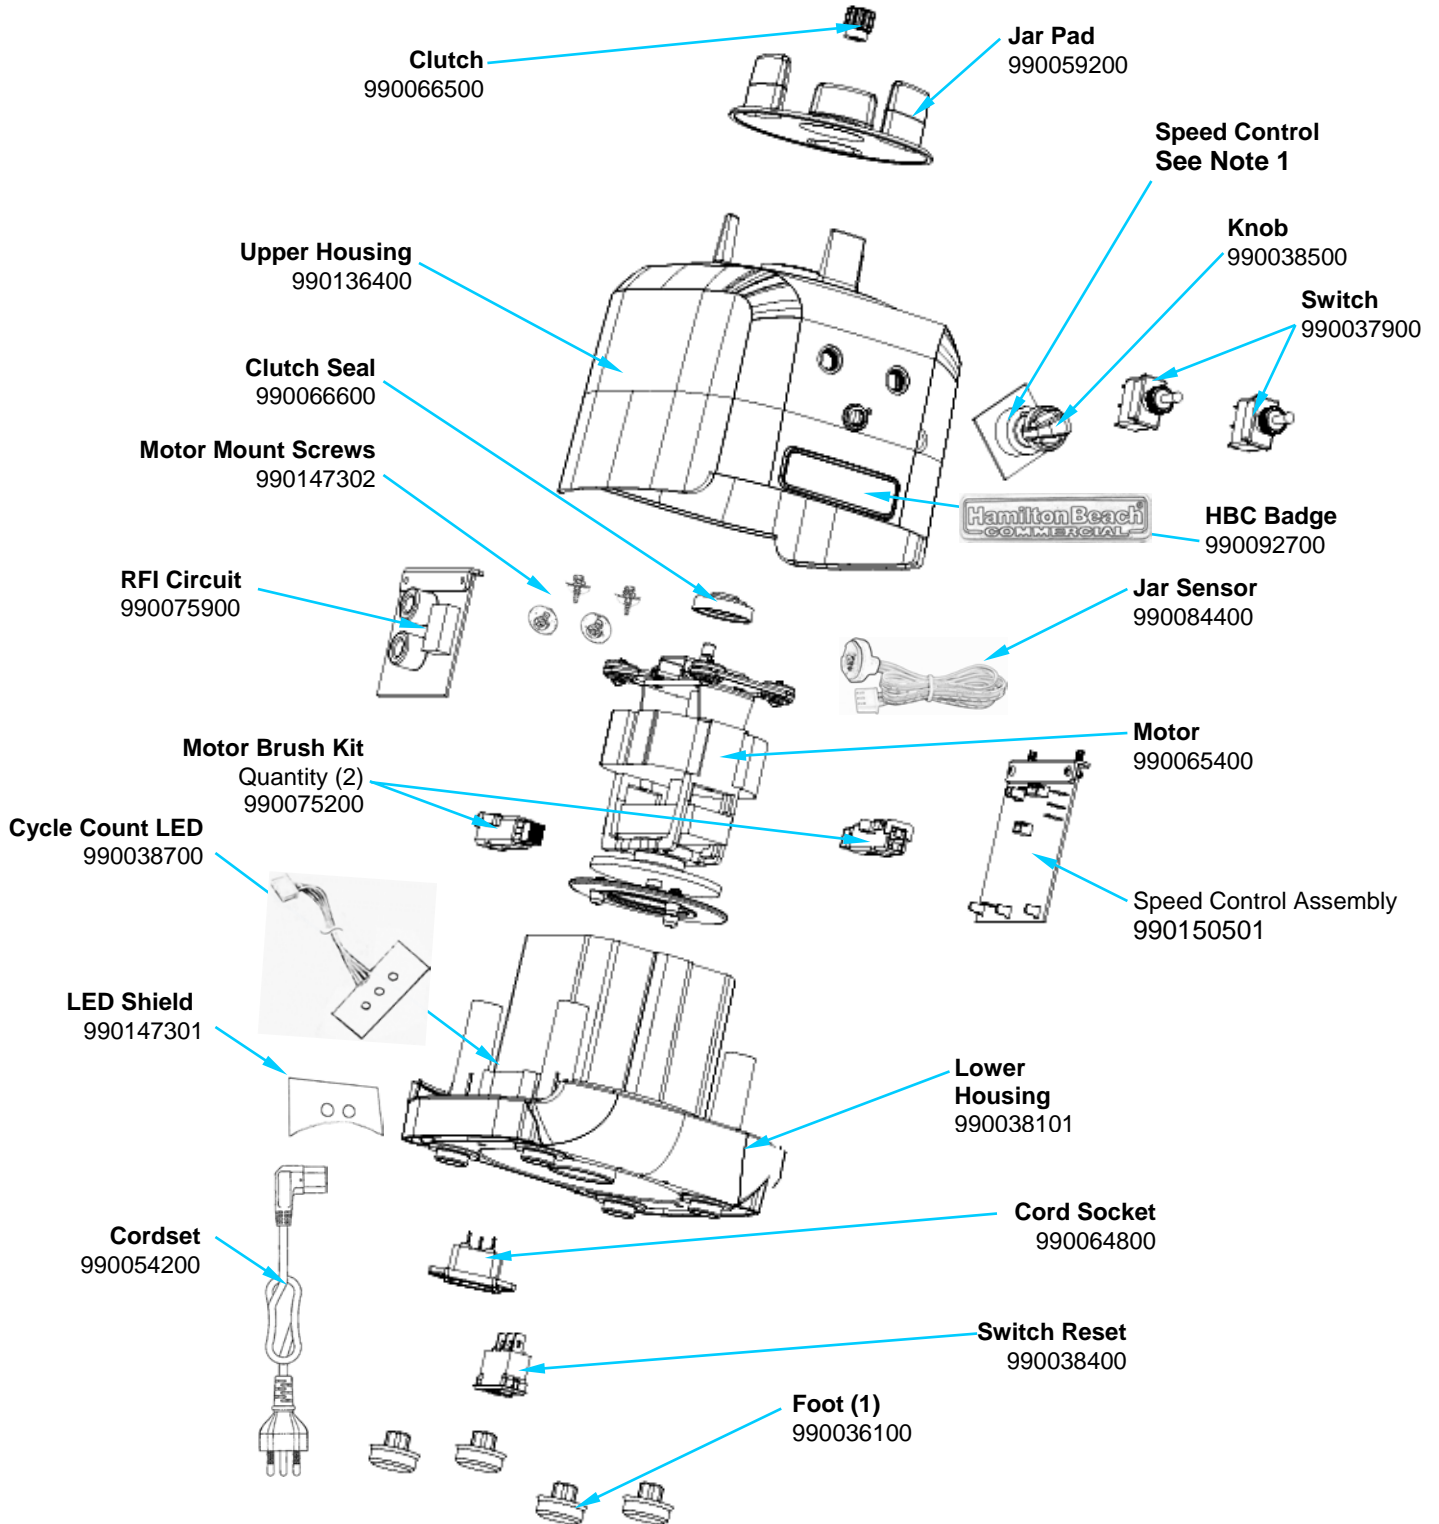

Replacement Parts & Accessories Diagram Model HBF500S-CE

PROPRIETARY RIGHTS NOTICE This document and all information contained within it is the property of Hamilton Beach Brands, Inc. (HBB). It is confidential and proprietary and has been provided to you for a limited purpose. It must be returned or destroyed upon request. Disclosure, reproduction or use of this document and any information contained within it, in full or in part, for any purpose is forbidden without the prior written consent of HBB. No photographs may be taken of any article fabricated or assembled from this document without the prior written consent of HBB.

 Hamilton Beach 4421 Waterfront Drive Glen Allen, VA 23060	Revision Description:	Update Speed Control Assembly				
	Request Number:	DOC6293	Revision Date:	02/12/2016	Approved by:	DOC6293
	Issue Code(s):		Page:	1 of 3	Document #:	540020000
					Rev:	C

 <p>Hamilton Beach 4421 Waterfront Drive Glen Allen, VA 23060</p>	Revision Description: Update Speed Control Assembly		Request Number: DOC6293		Revision Date: 02/12/2016		Approved by: DOC6293	
	Issue Code(s):		Page: 2 of 3		Document #: 540020000		Rev: C	

ACCESSORIES

Hamilton Beach 4421 Waterfront Drive Glen Allen, VA 23060	Revision Description:		Update Speed Control Assembly					
	Request Number:	DOC6293	Revision Date:	02/12/2016	Approved by:	DOC6293		
	Issue Code(s):		Page:	3 of 3	Document #:	540020000	Rev:	C